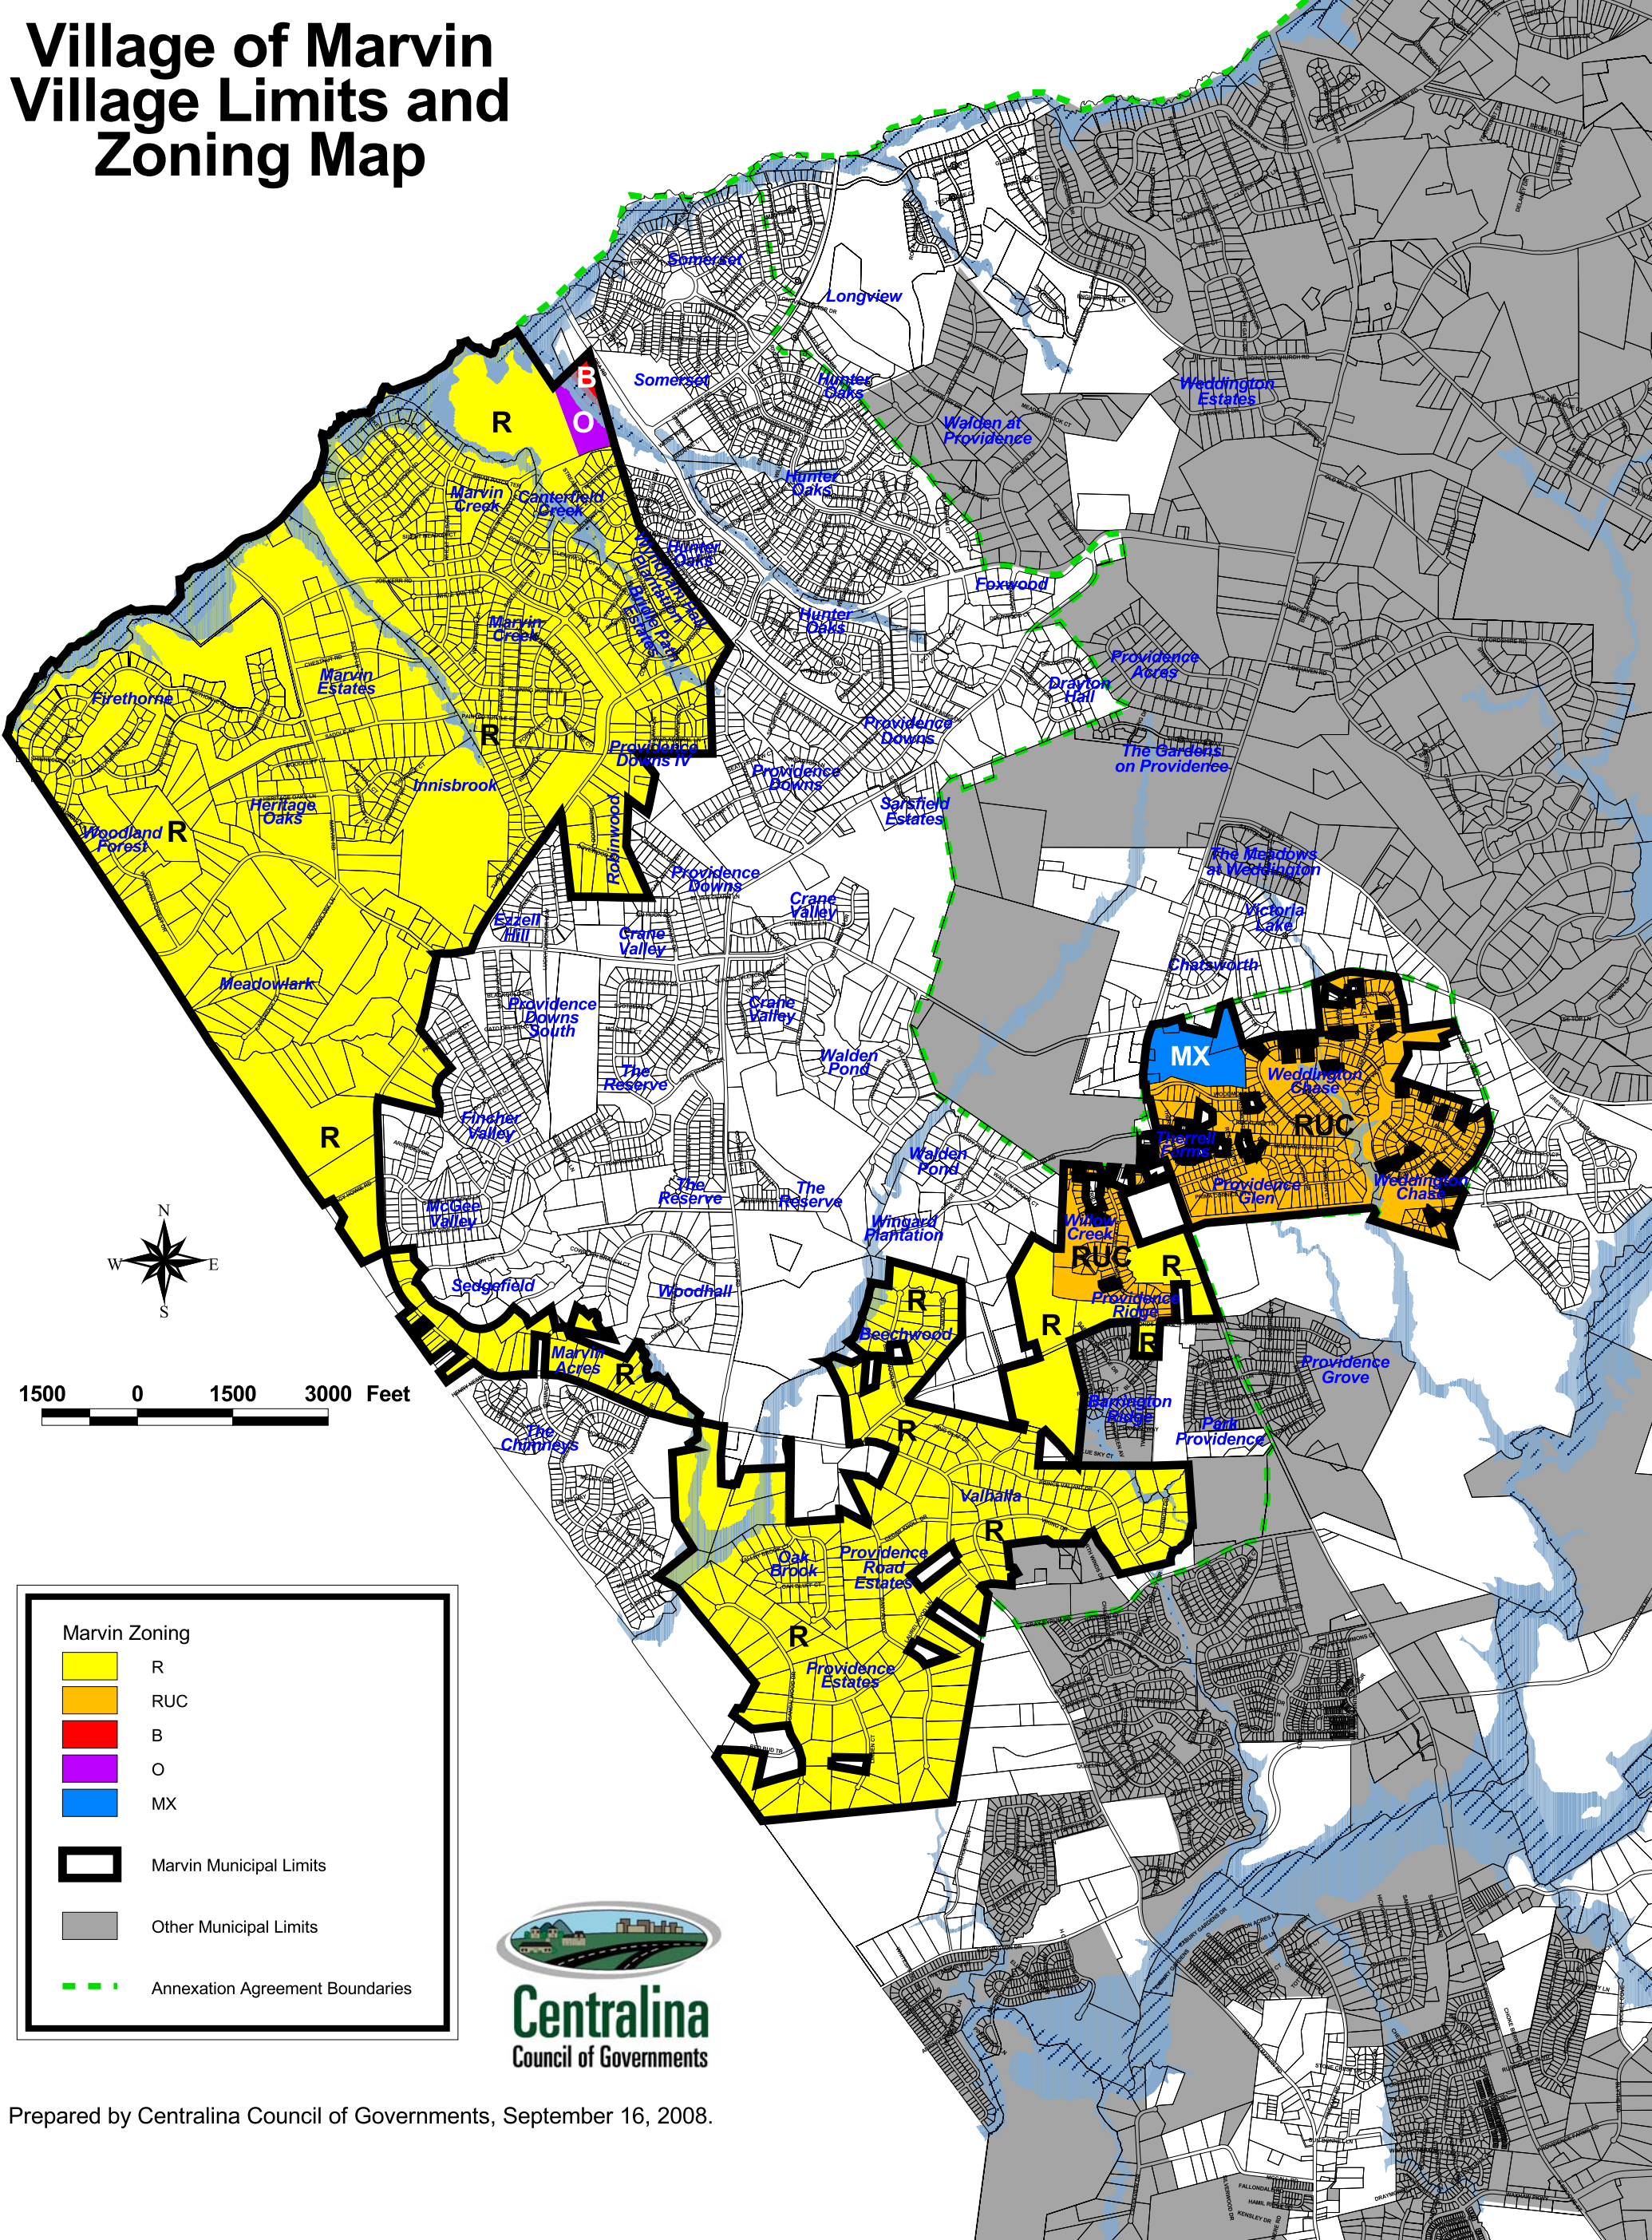

Village of Marvin Village Limits and Zoning Map

Marvin Zoning	
	R
	RUC
	B
	O
	MX
	Marvin Municipal Limits
	Other Municipal Limits
	Annexation Agreement Boundaries

Prepared by Centralina Council of Governments, September 16, 2008.